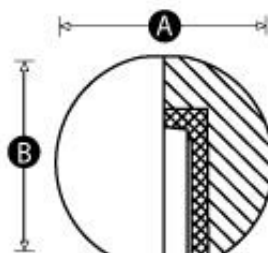

Model 17 PK - Threaded Ball Knob Female (brass insert):

Actions / Downloads:

- [Print](#)

Material: Duroplast

Standard Colour: Black

Finish: Gloss Finish

Female Insert Material: Brass

Please refer to the table below for types and sizes of this product. Once you have found the exact component you require, select the **'Quote'** button. In the fields provided, enter the quantity you require and add any special options or non-standard colours / threads.

We will reply by email within one working day with a price and delivery schedule.

PATTERN	PART NO.	A	B	Thread size	Stocked	Item	MOQ	QUOTE REQUEST
351	587W	25	23	M6	Yes		10	Quote
351	589T	25	23	M8	No		300	Quote
352	600P	32	30	M6	No		300	Quote
352	602X	32	30	M8	Yes		10	Quote
352	598W	32	30	M10	No		300	Quote
353	624X	38	36	M8	No		300	Quote
353	619P	38	36	M10	Yes		10	Quote