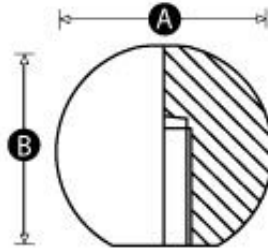

Model 17 PK - Threaded Ball Knob Female (moulded thread):

Actions / Downloads:

- [Print](#)

 [Get Adobe Acrobat Reader](#)

Material: Duroplast

Standard Colour: Black

Finish: Gloss Finish

Thread: Moulded Thread

Shaft Diameter: Imperial and metric sizes

**NEXT-DAY UK DELIVERY
ON STOCK ITEMS**

INTERNATIONAL SHIPPING

Please refer to the table below for types and sizes of this product. Once you have found the exact component you require, select the '**Quote**' button. In the fields provided, enter the quantity you require and add any special options or non-standard colours / threads.

We will reply by email within one working day with a price and delivery schedule.

PATTERN	PART NO.	A	B	Thread size	Thread Size (Imperial)	Stocked Item	MOQ	QUOTE REQUEST
300	2100W	16	15	M4	-	Yes	10	 Quote
300	2101S	16	15	M5	-	Yes	300	 Quote
300	2102P	16	15	M6	-	No	300	 Quote
301	300P	19	17	M4	-	No	300	 Quote
301	2108X	19	17	M5	-	Yes	10	 Quote
301	303Q	19	17	M6	-	Yes	10	 Quote