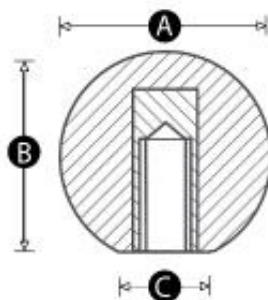

Model 18 PK - Threaded Ball Knob Female (brass insert):

Actions / Downloads:

- [Print](#)

Material: High impact resistant thermoplastic

Standard Colour: Black. Other RAL colours on request (MOQs apply).

Finish: Matt Finish

Female Insert Material: Brass

**NEXT-DAY UK DELIVERY
ON STOCK ITEMS**

INTERNATIONAL SHIPPING

Please refer to the table below for types and sizes of this product. Once you have found the exact component you require, select the **'Quote'** button. In the fields provided, enter the quantity you require and add any special options or non-standard colours / threads.

We will reply by email within one working day with a price and delivery schedule.

PATTERN	PART NO.	A	B	C	Thread size	Stocked	Item	MOQ	QUOTE REQUEST
451	9985Q	25	23	13	M6	No		500	
451	9984U	25	23	13	M8	No		500	
452	9983Y	32	30	14	M6	No		500	
452	9898X	32	30	14	M8	No		500	
453	9982R	38	36	18	M8	No		500	
453	9981V	38	36	18	M10	No		500	