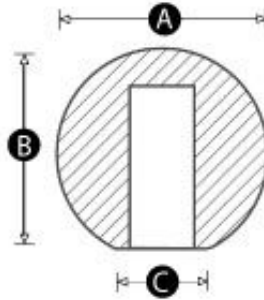

Model 18 PK - Threaded Ball Knob Female (moulded thread):

Actions / Downloads:

- [Print](#)

Material: High impact resistant thermoplastic

Standard Colour: Black

Finish: Matt Finish

Thread: Moulded Thread

**NEXT-DAY UK DELIVERY
ON STOCK ITEMS**

INTERNATIONAL SHIPPING

Please refer to the table below for types and sizes of this product. Once you have found the exact component you require, select the 'Quote' button. In the fields provided, enter the quantity you require and add any special options or non-standard colours / threads.

We will reply by email within one working day with a price and delivery schedule.

PATTERN	PART NO.	A	B	C	D	Thread size	Stocked	Item	MOQ	QUOTE REQUEST
400	14287Q	15	14	10	11	M4	Yes		10	
401	14288X	20	19	10	16	M5	Yes		10	
402	14102T	25	23	13	ADD	M5	No		500	
402	13649X	25	23	13	ADD	M6	Yes		10	
402	14185R	25	23	13	ADD	M8	No		500	
403	14104W	32	30	14	ADD	M6	No		500	
403	13650T	32	30	14	ADD	M8	Yes		10	