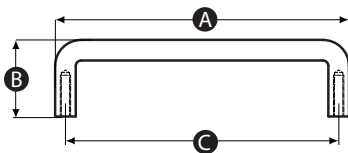

SS

Description

Polished stainless steel handle complete with fixing screws

Handle material

Stainless Steel

Thread

Machined thread

Screw material

Stainless Steel

Colour

Natural

Finish

Polished

Part No.	A	B	C	Thread Size
15539Y	114	30	106	M4