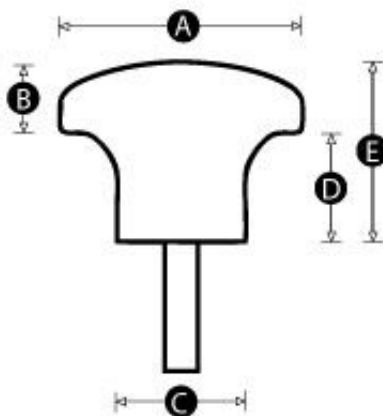

Model 21 PK - Button Knob Male:

Actions / Downloads:

- [Print](#)

Material: High impact resistant thermoplastic

Standard Colour: Black

Finish: Matt

Male Thread Material: Zinc plated steel

**NEXT-DAY UK DELIVERY
ON STOCK ITEMS**

INTERNATIONAL SHIPPING

Please refer to the table below for types and sizes of this product. Once you have found the exact component you require, select the 'Quote' button. In the fields provided, enter the quantity you require and add any special options or non-standard colours / threads.

We will reply by email within one working day with a price and delivery schedule.

| PATTERN | PART NO. | A | B | C | D | E | Thread size | Thread length (mm) | Stocked Item | MOQ | QUOTE REQUEST |
|---------|----------|----|---|----|----|----|-------------|--------------------|--------------|-----|-----------------------|
| 7222/M | 11194U | 22 | 7 | 12 | 12 | 19 | M5 | 10 | No | 500 | Quote |
| 7222/M | 11195Q | 22 | 7 | 12 | 12 | 19 | M6 | 15 | No | 500 | Quote |
| 7227/M | 11197T | 27 | 7 | 14 | 13 | 20 | M6 | 15 | No | 500 | Quote |
| 7227/M | 11198P | 27 | 7 | 14 | 13 | 20 | M8 | 25 | No | 500 | Quote |
| 7232/M | 11199W | 32 | 8 | 15 | 15 | 23 | M8 | 25 | No | 500 | Quote |
| 7232/M | 11200S | 32 | 8 | 15 | 15 | 23 | M10 | 30 | No | 500 | Quote |
| 7237/M | 11201Z | 37 | 8 | 18 | 17 | 25 | M8 | 25 | No | 500 | Quote |
| 7237/M | 11202V | 37 | 8 | 18 | 17 | 25 | M10 | 30 | No | 500 | Quote |