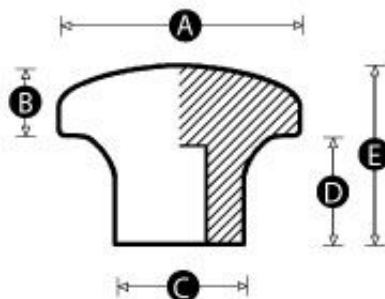

## Actions / Downloads:

- [Print](#)

**Material:** High impact resistant thermoplastic

**Standard Colour:** Black

**Finish:** Matt

**Thread:** Self-Fixing knock on assembly.

**NEXT-DAY UK DELIVERY  
ON STOCK ITEMS**

**We will reply by email within one working day with a price and delivery schedule.**

PATTERN	PART NO.	A	B	C	D	E	To fit shaft diameter - H9 tolerance (mm)	Stocked Item	MOQ	QUOTE REQUEST
7222/SF	9062X	22	7	12	12	19	5	No	500	Quote
7227/SF	9064P	27	7	14	13	20	6	No	500	Quote
7232/SF	9067Z	32	8	15	15	23	8	No	500	Quote
7237/SF	9069R	37	8	18	17	23	10	No	500	Quote