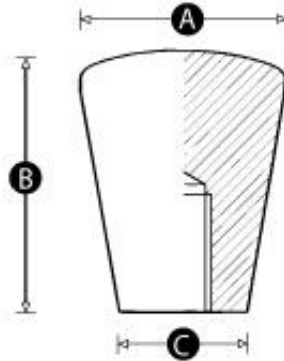

Model 22 PK - Taper Knob Female (moulded thread):

Actions / Downloads:

- [Print](#)

Material: Duroplast

Standard Colour: Black

Finish: Gloss Finish

Thread: Moulded Thread

Please refer to the table below for types and sizes of this product. Once you have found the exact component you require, select the 'Quote' button. In the fields provided, enter the quantity you require and add any special options or non-standard colours / threads.

We will reply by email within one working day with a price and delivery schedule.

PATTERN	PART NO.	A	B	C	Thread size	Stocked	Item	MOQ	QUOTE REQUEST
1031	812T	22	30	12	M6	Yes		10	Quote
1031	814Q	22	30	12	M8	Yes		10	Quote
1032	825Q	28	35	18	M8	No		300	Quote
1032	822P	28	35	18	M10	No		300	Quote
1033	833P	35	44	22	M10	Yes		300	Quote
1033	836Q	35	44	22	M12	Yes		10	Quote