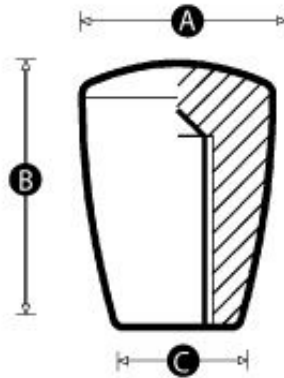

# Model 23 PK - Taper Knob Female (moulded thread):

## Actions / Downloads:

- [Print](#)

**Material:** High impact resistant thermoplastic

**Standard Colour:** Black

**Finish:** Matt Finish

**Thread:** Moulded Thread

**NEXT-DAY UK DELIVERY  
ON STOCK ITEMS**

**We will reply by email within one working day with a price and delivery schedule.**

PATTERN	PART NO.	A	B	C	Thread size	Stocked	Item	MOQ	QUOTE REQUEST
2029	8735W	15	20	10	M5	Yes		10	
2029	8734P	15	20	10	M6	No		500	
2031	8518V	18	25	12	M6	Yes		10	
2031	8519R	18	25	12	M8	No		500	
2032	8520Y	24	33	16	M8	Yes		10	
2032	8521U	24	33	16	M10	No		500	
20325	8750R	28	38	18	M8	Yes		500	