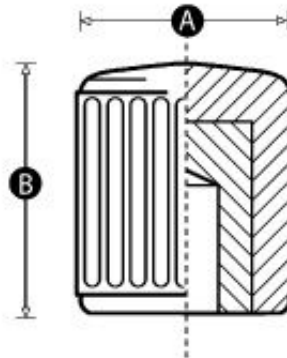

# Model 25 PK - Thumbscrew Knob Female:

## Actions / Downloads:

- [Print](#)

**Material:** High impact resistant thermoplastic

**Standard Colour:** Black

**Finish:** Matt

**Female Insert Material:** Brass

Please refer to the table below for types and sizes of this product. Once you have found the exact component you require, select the 'Quote' button. In the fields provided, enter the quantity you require and add any special options or non-standard colours / threads.

**We will reply by email within one working day with a price and delivery schedule.**

PATTERN	PART NO.	A	B	Thread size	Stocked	Item	MOQ	QUOTE REQUEST
501	679X	15	16	M4	Yes		10	<a href="#">Quote</a>
501	680Q	15	16	M5	No		500	<a href="#">Quote</a>
501	681U	15	16	M6	No		500	<a href="#">Quote</a>
502	685P	20	22	M5	Yes		10	<a href="#">Quote</a>
502	686S	20	22	M6	No		500	<a href="#">Quote</a>
503	688P	25	34	M6	Yes		10	<a href="#">Quote</a>
503	689T	25	34	M8	No		500	<a href="#">Quote</a>