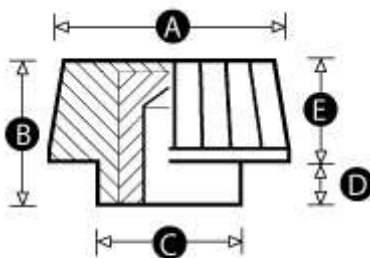

# Model 27F PK - Female Thumbscrew Knob:

## Actions / Downloads:

- [Print](#)

**Material:** High impact resistant thermoplastic

**Standard Colour:** Black

**Finish:** Matt

**Female Insert Material:** Brass

Please refer to the table below for types and sizes of this product. Once you have found the exact component you require, select the **'Quote'** button. In the fields provided, enter the quantity you require and add any special options or non-standard colours / threads.

**We will reply by email within one working day with a price and delivery schedule.**

| PTID  | PATTERN | A  | B  | C  | D | E  | Thread size | Stocked | Item | MOQ | QUOTE REQUEST |
|-------|---------|----|----|----|---|----|-------------|---------|------|-----|---------------|
| 8298V | 781     | 15 | 11 | 10 | 3 | 8  | M4          | Yes     |      | 50  | Quote         |
| 8299R | 781     | 15 | 11 | 10 | 3 | 8  | M5          | Yes     |      | 50  | Quote         |
| 8300Y | 781     | 15 | 11 | 10 | 3 | 8  | M6          | No      |      | 500 | Quote         |
| 8743X | 7810    | 19 | 12 | 12 | 3 | 9  | M5          | No      |      | 500 | Quote         |
| 8744T | 7810    | 19 | 12 | 12 | 3 | 9  | M6          | No      |      | 500 | Quote         |
| 8751Y | 7811    | 22 | 16 | 14 | 5 | 11 | M6          | No      |      | 500 | Quote         |
| 8752U | 7811    | 22 | 16 | 14 | 5 | 11 | M8          | No      |      | 500 | Quote         |
| 8513T | 782     | 25 | 18 | 15 | 5 | 13 | M8          | No      |      | 500 | Quote         |