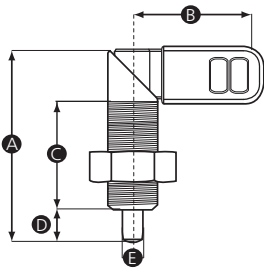

SS HD

Body material

Blackened steel or stainless steel

Includes

Comes as standard with locking nut. Stainless steel body comes complete with black plastic cap, burnished steel without cap.

Part No.	A	B	C	D	E	Thread size	Body material	Includes cap
15714R	47	32	39	8	8	M12x1.5	Blackened steel	Yes
15917T	47	32	39	8	8	M12x1.5	Blackened steel	No
11788U	69	37	36	12	8	M20x1.5	Blackened steel	No
11786R	69	37	36	12	10	M20x1.5	Blackened steel	No
11787Y	69	37	36	12	12	M20x1.5	Blackened steel	No
11794S	69	52	36	12	8	M20x1.5	Stainless steel	Yes
11795Z	69	52	36	12	10	M20x1.5	Stainless steel	Yes
11796V	69	52	36	12	12	M20x1.5	Stainless steel	Yes