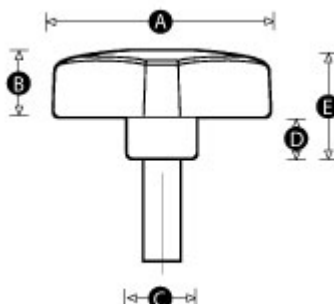

Model 12M PK - Male Star Knob:

Actions / Downloads:

- [Print](#)

Material: High impact resistant thermoplastic

Standard Colour: Black

Finish: Matt

Male Thread Material: Zinc plated steel

Please refer to the table below for types and sizes of this product. Once you have found the exact component you require, select the **'Quote'** button. In the fields provided, enter the quantity you require and add any special options or non-standard colours / threads.

We will reply by email within one working day with a price and delivery schedule.

PART NO.	PATTERN	A	B	C	D	E	Thread size	Thread length (mm)	Stocked Item	MOQ	QUOTE REQUEST
6282V	1526/M	28	11	11	6	17	M5	10	No	500	Quote
6296W	1526/M	28	11	11	6	17	M5	15	No	500	Quote
6303P	1526/M	28	11	11	6	17	M5	20	No	500	Quote
6289U	1526/M	28	11	11	6	17	M6	10	Yes	10	Quote
5101V	1526/M	28	11	11	6	17	M6	15	No	500	Quote
5102Y	1526/M	28	11	11	6	17	M6	20	No	500	Quote
4734S	1507/M	40	12	15	8	20	M6	15	Yes	10	Quote
15163V	1507/M	40	12	15	8	20	M6	20	Yes	10	Quote
4736Y	1507/M	40	12	15	8	20	M6	25	No	500	Quote
15164R	1507/M	40	12	15	8	20	M6	35	Yes	10	Quote
15165Y	1507/M	40	12	15	8	20	M8	15	Yes	10	Quote

									
15166U	1507/M	40 12 15 8	20 M8	20	Yes	10			
15167Q	1507/M	40 12 15 8	20 M8	25	Yes	10			
15168X	1507/M	40 12 15 8	20 M8	35	Yes	10			
4742X	1508/M	50 15 15 9	24 M6	20	No	500			
4743P	1508/M	50 15 15 9	24 M6	25	No	500			
4744S	1508/M	50 15 15 9	24 M6	35	No	500			
4747Q	1508/M	50 15 15 9	24 M8	25	No	500			
4748T	1508/M	50 15 15 9	24 M8	35	No	500			
4749W	1508/M	50 15 15 9	24 M8	40	Yes	10			
4750R	1509/M	60 18 19 12 30	M8	20	No	500			
15170P	1509/M	60 18 19 12 30	M8	20	Yes	10			
4751U	1509/M	60 18 19 12 30	M8	30	No	500			
15171W	1509/M	60 18 19 12 30	M8	40	Yes	10			
4754S	1509/M	60 18 19 12 30	M10	30	No	500			
4755V	1509/M	60 18 19 12 30	M10	40	Yes	10			