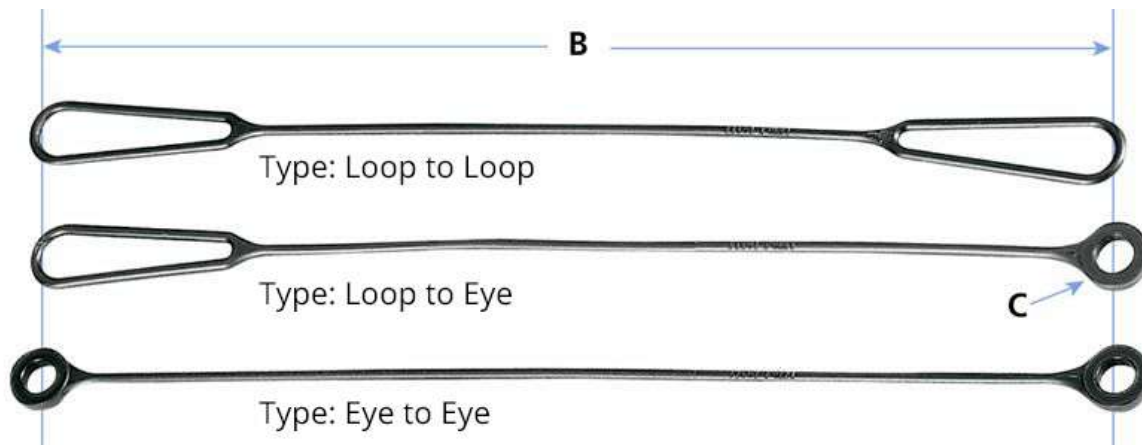

Nylon Lanyards - Standard

Type: Loop to Eye lanyard
attached to
Quick Release Pin

Nylon Lanyards™ keep pins, fasteners and other components where they belong! This low cost tether is an alternative to steel cable lanyards or stainless steel cable lanyards and offers light-duty retention and loss prevention. Available from stock in various styles and lengths, Nylon Lanyards™ are made from Super Tough Nylon.

Part Number	Length - B [in]	Type	Approximate Breaking Strength [lb]
NL93F-6-1	6	Loop to Loop	35
NL93F-8-1	8	Loop to Loop	35
NL93F-10-1	10	Loop to Loop	35
NL93F-12-1	12	Loop to Loop	35
NL93F-6-2-20	6	Loop to Eye	35
NL93F-6-2-26	6	Loop to Eye	35
NL93F-8-2-20	8	Loop to Eye	35

Concept Latch Lock & Hinge

NL93F-8-2-26	8	Loop to Eye	35
NL93F-10-2-20	10	Loop to Eye	35
NL93F-10-2-26	10	Loop to Eye	35
NL93F-12-2-20	12	Loop to Eye	35
NL93F-12-2-26	12	Loop to Eye	35
NL93F-6-3-2020	6	Eye to Eye	35
NL93F-6-3-2026	6	Eye to Eye	35
NL93F-6-3-2626	6	Eye to Eye	35
NL93F-8-3-2020	8	Eye to Eye	35
NL93F-8-3-2026	8	Eye to Eye	35
NL93F-8-3-2626	8	Eye to Eye	35
NL93F-10-3-2020	10	Eye to Eye	35
NL93F-10-3-2026	10	Eye to Eye	35
NL93F-10-3-2626	10	Eye to Eye	35
NL93F-12-3-2020	12	Eye to Eye	35
NL93F-12-3-2026	12	Eye to Eye	35
NL93F-12-3-2626	12	Eye to Eye	35