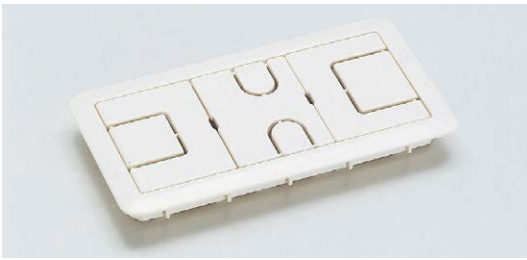

CABLE GROMMET

ART973

Application Example

Features

- Please fold and remove  part according to the size of cables and location.
- All the front parts are removable for wide opening.

Cut Out Dimensions

- For wood: 97.5 × 45.8 mm
- For metal sheet: 97.8 × 46.5 (Thickness: 0.8 ~ 1.0) mm

Item Code	Item Name	Material	Colour	Weight	Carton
210-035-132	ART973	ABS	White	17 g	140 pcs

CABLE GROMMET

V2000

Features

- All the front parts are removable for wide opening.

Cut Out Dimensions

Item Code	Item Name	Colour	Material	Weight	Carton
210-031-861	V2000W	White	Polystyrene (HIPS)	104 g	33 pcs
210-031-863	V2000BE	Beige	Polystyrene (HIPS)	104 g	33 pcs
210-031-862	V2000DBE	Dark Beige	Polystyrene (HIPS)	104 g	33 pcs
210-031-860	V2000B	Black	Polystyrene (HIPS)	104 g	33 pcs

CABLE GROMMET

S165-76

Features

- Please push  into back when using thin cables.
- All the front parts are removable for wide opening.

Cut Out Dimensions

Item Code	Item Name	Colour	Material	Weight	Box	Carton
210-031-827	S165-76CM	Ivory	ABS	48 g	5 pcs	50 pcs
210-031-826	S165-76W	White	ABS	48 g	5 pcs	50 pcs
210-031-825	S165-76G	Grey	ABS	48 g	5 pcs	50 pcs
210-031-824	S165-76B	Black	ABS	48 g	5 pcs	50 pcs