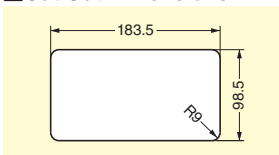

CABLE GROMMET

ART973

Application Example

Features

- Please fold and remove  part according to the size of cables and location.
- All the front parts are removable for wide opening.

Cut Out Dimensions

- For wood: 97.5 × 45.8 mm
- For metal sheet: 97.8 × 46.5 (Thickness: 0.8 ~ 1.0) mm

Item Code	Item Name	Material	Colour	Weight	Carton
210-035-132	ART973	ABS	White	17 g	140 pcs

CABLE GROMMET

V2000

Features

- All the front parts are removable for wide opening.

Cut Out Dimensions

Item Code	Item Name	Colour	Material	Weight	Carton
210-031-861	V2000W	White	Polystyrene (HIPS)	104 g	33 pcs
210-031-863	V2000BE	Beige	Polystyrene (HIPS)	104 g	33 pcs
210-031-862	V2000DBE	Dark Beige	Polystyrene (HIPS)	104 g	33 pcs
210-031-860	V2000B	Black	Polystyrene (HIPS)	104 g	33 pcs

CABLE GROMMET

S165-76

Features

- Please push  into back when using thin cables.
- All the front parts are removable for wide opening.

Cut Out Dimensions

Item Code	Item Name	Colour	Material	Weight	Box	Carton
210-031-827	S165-76CM	Ivory	ABS	48 g	5 pcs	50 pcs
210-031-826	S165-76W	White	ABS	48 g	5 pcs	50 pcs
210-031-825	S165-76G	Grey	ABS	48 g	5 pcs	50 pcs
210-031-824	S165-76B	Black	ABS	48 g	5 pcs	50 pcs