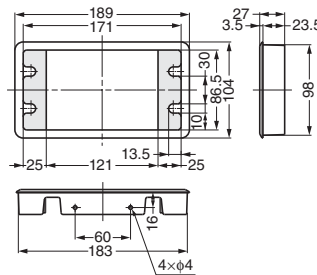

CABLE GROMMET

ART973

Application Example

Features

- Please fold and remove  part according to the size of cables and location.
- All the front parts are removable for wide opening.

Cut Out Dimensions

- For wood: 97.5 × 45.8 mm
- For metal sheet: 97.8 × 46.5 (Thickness: 0.8 ~ 1.0) mm

Item Code	Item Name	Material	Colour	Weight	Carton
210-035-132	ART973	ABS	White	17 g	140 pcs

CABLE GROMMET

V2000

Features

- All the front parts are removable for wide opening.

Cut Out Dimensions

Item Code	Item Name	Colour	Material	Weight	Carton
210-031-861	V2000W	White	Polystyrene (HIPS)	104 g	33 pcs
210-031-863	V2000BE	Beige	Polystyrene (HIPS)	104 g	33 pcs
210-031-862	V2000DBE	Dark Beige	Polystyrene (HIPS)	104 g	33 pcs
210-031-860	V2000B	Black	Polystyrene (HIPS)	104 g	33 pcs

CABLE GROMMET

S165-76

Features

- Please push  into back when using thin cables.
- All the front parts are removable for wide opening.

Cut Out Dimensions

Item Code	Item Name	Colour	Material	Weight	Box	Carton
210-031-827	S165-76CM	Ivory	ABS	48 g	5 pcs	50 pcs
210-031-826	S165-76W	White	ABS	48 g	5 pcs	50 pcs
210-031-825	S165-76G	Grey	ABS	48 g	5 pcs	50 pcs
210-031-824	S165-76B	Black	ABS	48 g	5 pcs	50 pcs