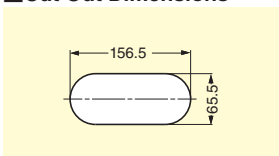

CABLE GROMMET

ART973

Application Example

Features

- Please fold and remove  part according to the size of cables and location.
- All the front parts are removable for wide opening.

Cut Out Dimensions

- For wood: 97.5 × 45.8 mm
- For metal sheet: 97.8 × 46.5 (Thickness: 0.8 ~ 1.0) mm

Item Code	Item Name	Material	Colour	Weight	Carton
210-035-132	ART973	ABS	White	17 g	140 pcs

CABLE GROMMET

V2000

Features

- All the front parts are removable for wide opening.

Cut Out Dimensions

Item Code	Item Name	Colour	Material	Weight	Carton
210-031-861	V2000W	White	Polystyrene (HIPS)	104 g	33 pcs
210-031-863	V2000BE	Beige	Polystyrene (HIPS)	104 g	33 pcs
210-031-862	V2000DBE	Dark Beige	Polystyrene (HIPS)	104 g	33 pcs
210-031-860	V2000B	Black	Polystyrene (HIPS)	104 g	33 pcs

CABLE GROMMET

S165-76

Features

- Please push  into back when using thin cables.
- All the front parts are removable for wide opening.

Cut Out Dimensions

Item Code	Item Name	Colour	Material	Weight	Box	Carton
210-031-827	S165-76CM	Ivory	ABS	48 g	5 pcs	50 pcs
210-031-826	S165-76W	White	ABS	48 g	5 pcs	50 pcs
210-031-825	S165-76G	Grey	ABS	48 g	5 pcs	50 pcs
210-031-824	S165-76B	Black	ABS	48 g	5 pcs	50 pcs