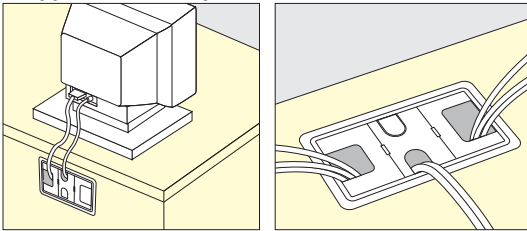

CABLE GROMMET

ART973

Application Example

Features

- Please fold and remove  part according to the size of cables and location.
- All the front parts are removable for wide opening.

Cut Out Dimensions

- For wood: 97.5 × 45.8 mm
- For metal sheet: 97.8 × 46.5 (Thickness: 0.8 ~ 1.0) mm

Item Code	Item Name	Material	Colour	Weight	Carton
210-035-132	ART973	ABS	White	17 g	140 pcs

CABLE GROMMET

V2000

Features

- All the front parts are removable for wide opening.

Cut Out Dimensions

Item Code	Item Name	Colour	Material	Weight	Carton
210-031-861	V2000W	White	Polystyrene (HIPS)	104 g	33 pcs
210-031-863	V2000BE	Beige	Polystyrene (HIPS)	104 g	33 pcs
210-031-862	V2000DBE	Dark Beige	Polystyrene (HIPS)	104 g	33 pcs
210-031-860	V2000B	Black	Polystyrene (HIPS)	104 g	33 pcs

CABLE GROMMET

S165-76

Features

- Please push  into back when using thin cables.
- All the front parts are removable for wide opening.

Cut Out Dimensions

Item Code	Item Name	Colour	Material	Weight	Box	Carton
210-031-827	S165-76CM	Ivory	ABS	48 g	5 pcs	50 pcs
210-031-826	S165-76W	White	ABS	48 g	5 pcs	50 pcs
210-031-825	S165-76G	Grey	ABS	48 g	5 pcs	50 pcs
210-031-824	S165-76B	Black	ABS	48 g	5 pcs	50 pcs