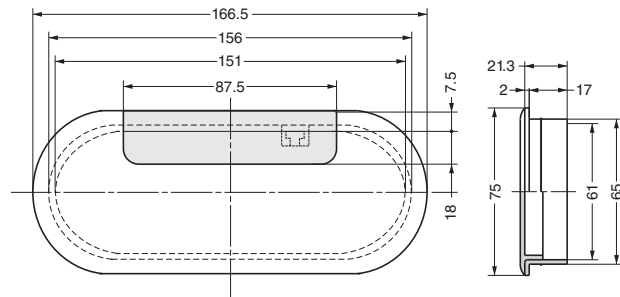

CABLE GROMMET

ART973

Application Example

Features

- Please fold and remove  part according to the size of cables and location.
- All the front parts are removable for wide opening.

Cut Out Dimensions

- For wood: 97.5 × 45.8 mm
- For metal sheet: 97.8 × 46.5 (Thickness: 0.8 ~ 1.0) mm

Item Code	Item Name	Material	Colour	Weight	Carton
210-035-132	ART973	ABS	White	17 g	140 pcs

CABLE GROMMET

V2000

Features

- All the front parts are removable for wide opening.

Cut Out Dimensions

Item Code	Item Name	Colour	Material	Weight	Carton
210-031-861	V2000W	White	Polystyrene (HIPS)	104 g	33 pcs
210-031-863	V2000BE	Beige	Polystyrene (HIPS)	104 g	33 pcs
210-031-862	V2000DBE	Dark Beige	Polystyrene (HIPS)	104 g	33 pcs
210-031-860	V2000B	Black	Polystyrene (HIPS)	104 g	33 pcs

CABLE GROMMET

S165-76

Features

- Please push  into back when using thin cables.
- All the front parts are removable for wide opening.

Cut Out Dimensions

Item Code	Item Name	Colour	Material	Weight	Box	Carton
210-031-827	S165-76CM	Ivory	ABS	48 g	5 pcs	50 pcs
210-031-826	S165-76W	White	ABS	48 g	5 pcs	50 pcs
210-031-825	S165-76G	Grey	ABS	48 g	5 pcs	50 pcs
210-031-824	S165-76B	Black	ABS	48 g	5 pcs	50 pcs