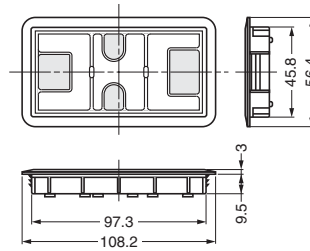

CABLE GROMMET

ART973

Application Example

Features

- Please fold and remove  part according to the size of cables and location.
- All the front parts are removable for wide opening.

Cut Out Dimensions

- For wood: 97.5 × 45.8 mm
- For metal sheet: 97.8 × 46.5 (Thickness: 0.8 ~ 1.0) mm

Item Code	Item Name	Material	Colour	Weight	Carton
210-035-132	ART973	ABS	White	17 g	140 pcs

CABLE GROMMET

V2000

Features

- All the front parts are removable for wide opening.

Cut Out Dimensions

Item Code	Item Name	Colour	Material	Weight	Carton
210-031-861	V2000W	White	Polystyrene (HIPS)	104 g	33 pcs
210-031-863	V2000BE	Beige	Polystyrene (HIPS)	104 g	33 pcs
210-031-862	V2000DBE	Dark Beige	Polystyrene (HIPS)	104 g	33 pcs
210-031-860	V2000B	Black	Polystyrene (HIPS)	104 g	33 pcs

CABLE GROMMET

S165-76

Features

- Please push  into back when using thin cables.
- All the front parts are removable for wide opening.

Cut Out Dimensions

Item Code	Item Name	Colour	Material	Weight	Box	Carton
210-031-827	S165-76CM	Ivory	ABS	48 g	5 pcs	50 pcs
210-031-826	S165-76W	White	ABS	48 g	5 pcs	50 pcs
210-031-825	S165-76G	Grey	ABS	48 g	5 pcs	50 pcs
210-031-824	S165-76B	Black	ABS	48 g	5 pcs	50 pcs