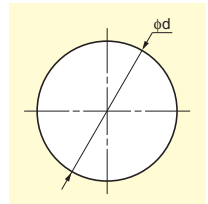

CABLE GROMMET

S445, S51, S60, S76, S89

■ Features

Cap (b) is removable for wide opening.

■ Cut Out Dimensions

Item Code	Item Name	Colour	Material	D	D <sub>1</sub>	D <sub>2</sub>	H	h <sub>1</sub>	h <sub>2</sub>	A	B	d	Weight	Box	Carton
210-031-830	S445CM	Ivory	ABS	45	38.8	34	16.4	1.3	16.7	12.5	39	9 g	50 pcs	450 pcs	
210-031-831	S445W	White	ABS									9 g	50 pcs	450 pcs	
210-031-829	S445G	Grey	ABS									9 g	50 pcs	450 pcs	
210-031-828	S445B	Black	ABS									9 g	50 pcs	450 pcs	
210-031-834	S51CM	Ivory	ABS	51	44.8	39.7	16.3	2	19	15.5	45	11 g	30 pcs	300 pcs	
210-031-835	S51W	White	ABS									11 g	30 pcs	300 pcs	
210-031-833	S51G	Grey	ABS									11 g	30 pcs	300 pcs	
210-031-832	S51B	Black	ABS									11 g	30 pcs	300 pcs	
210-031-838	S60CM	Ivory	ABS	60.5	48.8	44	16.2	1.6	20.8	19	49	14 g	25 pcs	250 pcs	
210-031-839	S60W	White	ABS									14 g	25 pcs	250 pcs	
210-031-837	S60G	Grey	ABS									14 g	25 pcs	250 pcs	
210-031-836	S60B	Black	ABS									14 g	25 pcs	250 pcs	
210-031-814	S76CM	Ivory	ABS	76.5	64.8	59	16.1	2.6	21.5	21.5	65	22 g	15 pcs	150 pcs	
210-031-815	S76W	White	ABS									22 g	15 pcs	150 pcs	
210-031-813	S76G	Grey	ABS									22 g	15 pcs	150 pcs	
210-031-812	S76B	Black	ABS									22 g	15 pcs	150 pcs	
210-031-818	S89CM	Ivory	ABS	89.4	76.8	71.4	16.5	1.5	25	22	77	30 g	10 pcs	80 pcs	
210-031-819	S89W	White	ABS									30 g	10 pcs	80 pcs	
210-031-817	S89G	Grey	ABS									30 g	10 pcs	80 pcs	
210-031-816	S89B	Black	ABS									30 g	10 pcs	80 pcs	

MISCELLANEOUS

CABLE GROMMET

CABLE GROMMET

ST70, ST88

■ Features

Cover rotates 90 degrees.

■ Cut Out Dimensions

■ Cover