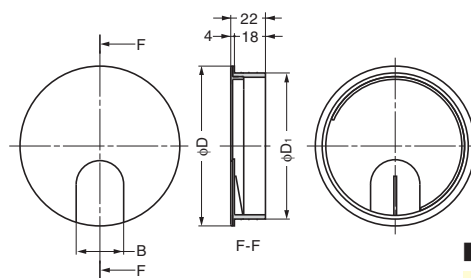

CABLE GROMMET

S445, S51, S60, S76, S89

■ Features

Cap (b) is removable for wide opening.

■ Cut Out Dimensions

Item Code	Item Name	Colour	Material	D	D <sub>1</sub>	D <sub>2</sub>	H	h <sub>1</sub>	h <sub>2</sub>	A	B	d	Weight	Box	Carton
210-031-830	S445CM	Ivory	ABS	45	38.8	34	16.4	1.3	16.7	12.5	39	9 g	50 pcs	450 pcs	
210-031-831	S445W	White	ABS									9 g	50 pcs	450 pcs	
210-031-829	S445G	Grey	ABS									9 g	50 pcs	450 pcs	
210-031-828	S445B	Black	ABS									9 g	50 pcs	450 pcs	
210-031-834	S51CM	Ivory	ABS	51	44.8	39.7	16.3	2	19	15.5	45	11 g	30 pcs	300 pcs	
210-031-835	S51W	White	ABS									11 g	30 pcs	300 pcs	
210-031-833	S51G	Grey	ABS									11 g	30 pcs	300 pcs	
210-031-832	S51B	Black	ABS									11 g	30 pcs	300 pcs	
210-031-838	S60CM	Ivory	ABS	60.5	48.8	44	16.2	1.6	20.8	19	49	14 g	25 pcs	250 pcs	
210-031-839	S60W	White	ABS									14 g	25 pcs	250 pcs	
210-031-837	S60G	Grey	ABS									14 g	25 pcs	250 pcs	
210-031-836	S60B	Black	ABS									14 g	25 pcs	250 pcs	
210-031-814	S76CM	Ivory	ABS	76.5	64.8	59	16.1	2.6	21.5	21.5	65	22 g	15 pcs	150 pcs	
210-031-815	S76W	White	ABS									22 g	15 pcs	150 pcs	
210-031-813	S76G	Grey	ABS									22 g	15 pcs	150 pcs	
210-031-812	S76B	Black	ABS									22 g	15 pcs	150 pcs	
210-031-818	S89CM	Ivory	ABS	89.4	76.8	71.4	16.5	1.5	25	22	77	30 g	10 pcs	80 pcs	
210-031-819	S89W	White	ABS									30 g	10 pcs	80 pcs	
210-031-817	S89G	Grey	ABS									30 g	10 pcs	80 pcs	
210-031-816	S89B	Black	ABS									30 g	10 pcs	80 pcs	

MISCELLANEOUS

CABLE GROMMET

CABLE GROMMET

ST70, ST88

■ Features

Cover rotates 90 degrees.

■ Cut Out Dimensions

■ Cover