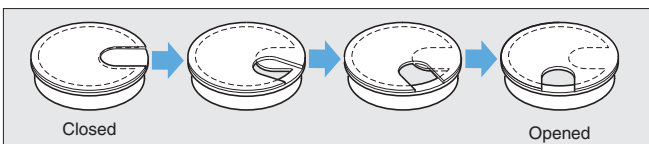

CABLE GROMMET

S445, S51, S60, S76, S89

■ Features

Cap (b) is removable for wide opening.

■ Cut Out Dimensions

Item Code	Item Name	Colour	Material	D	D <sub>1</sub>	D <sub>2</sub>	H	h <sub>1</sub>	h <sub>2</sub>	A	B	d	Weight	Box	Carton
210-031-830	S445CM	Ivory	ABS	45	38.8	34	16.4	1.3	16.7	12.5	39	9 g	50 pcs	450 pcs	
210-031-831	S445W	White	ABS									9 g	50 pcs	450 pcs	
210-031-829	S445G	Grey	ABS									9 g	50 pcs	450 pcs	
210-031-828	S445B	Black	ABS									9 g	50 pcs	450 pcs	
210-031-834	S51CM	Ivory	ABS	51	44.8	39.7	16.3	2	19	15.5	45	11 g	30 pcs	300 pcs	
210-031-835	S51W	White	ABS									11 g	30 pcs	300 pcs	
210-031-833	S51G	Grey	ABS									11 g	30 pcs	300 pcs	
210-031-832	S51B	Black	ABS									11 g	30 pcs	300 pcs	
210-031-838	S60CM	Ivory	ABS	60.5	48.8	44	16.2	1.6	20.8	19	49	14 g	25 pcs	250 pcs	
210-031-839	S60W	White	ABS									14 g	25 pcs	250 pcs	
210-031-837	S60G	Grey	ABS									14 g	25 pcs	250 pcs	
210-031-836	S60B	Black	ABS									14 g	25 pcs	250 pcs	
210-031-814	S76CM	Ivory	ABS	76.5	64.8	59	16.1	2.6	21.5	21.5	65	22 g	15 pcs	150 pcs	
210-031-815	S76W	White	ABS									22 g	15 pcs	150 pcs	
210-031-813	S76G	Grey	ABS									22 g	15 pcs	150 pcs	
210-031-812	S76B	Black	ABS									22 g	15 pcs	150 pcs	
210-031-818	S89CM	Ivory	ABS	89.4	76.8	71.4	16.5	1.5	25	22	77	30 g	10 pcs	80 pcs	
210-031-819	S89W	White	ABS									30 g	10 pcs	80 pcs	
210-031-817	S89G	Grey	ABS									30 g	10 pcs	80 pcs	
210-031-816	S89B	Black	ABS									30 g	10 pcs	80 pcs	

MISCELLANEOUS

CABLE GROMMET

CABLE GROMMET

ST70, ST88

■ Features

Cover rotates 90 degrees.

■ Cut Out Dimensions

■ Cover