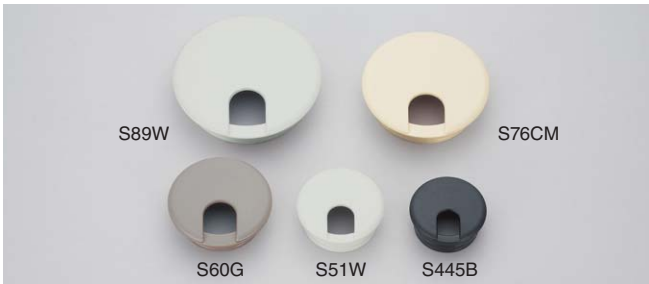

CABLE GROMMET

S445, S51, S60, S76, S89

■ Features

Cap (b) is removable for wide opening.

■ Cut Out Dimensions

Item Code	Item Name	Colour	Material	D	D <sub>1</sub>	D <sub>2</sub>	H	h <sub>1</sub>	h <sub>2</sub>	A	B	d	Weight	Box	Carton
210-031-830	S445CM	Ivory	ABS	45	38.8	34	16.4	1.3	16.7	12.5	39	9 g	50 pcs	450 pcs	
210-031-831	S445W	White	ABS									9 g	50 pcs	450 pcs	
210-031-829	S445G	Grey	ABS									9 g	50 pcs	450 pcs	
210-031-828	S445B	Black	ABS									9 g	50 pcs	450 pcs	
210-031-834	S51CM	Ivory	ABS	51	44.8	39.7	16.3	2	19	15.5	45	11 g	30 pcs	300 pcs	
210-031-835	S51W	White	ABS									11 g	30 pcs	300 pcs	
210-031-833	S51G	Grey	ABS									11 g	30 pcs	300 pcs	
210-031-832	S51B	Black	ABS									11 g	30 pcs	300 pcs	
210-031-838	S60CM	Ivory	ABS	60.5	48.8	44	16.2	1.6	20.8	19	49	14 g	25 pcs	250 pcs	
210-031-839	S60W	White	ABS									14 g	25 pcs	250 pcs	
210-031-837	S60G	Grey	ABS									14 g	25 pcs	250 pcs	
210-031-836	S60B	Black	ABS									14 g	25 pcs	250 pcs	
210-031-814	S76CM	Ivory	ABS	76.5	64.8	59	16.1	2.6	21.5	21.5	65	22 g	15 pcs	150 pcs	
210-031-815	S76W	White	ABS									22 g	15 pcs	150 pcs	
210-031-813	S76G	Grey	ABS									22 g	15 pcs	150 pcs	
210-031-812	S76B	Black	ABS									22 g	15 pcs	150 pcs	
210-031-818	S89CM	Ivory	ABS	89.4	76.8	71.4	16.5	1.5	25	22	77	30 g	10 pcs	80 pcs	
210-031-819	S89W	White	ABS									30 g	10 pcs	80 pcs	
210-031-817	S89G	Grey	ABS									30 g	10 pcs	80 pcs	
210-031-816	S89B	Black	ABS									30 g	10 pcs	80 pcs	

MISCELLANEOUS

CABLE GROMMET

CABLE GROMMET

ST70, ST88

■ Features

Cover rotates 90 degrees.

■ Cut Out Dimensions

■ Cover