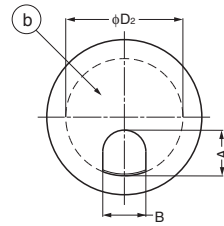

CABLE GROMMET

S445, S51, S60, S76, S89

■ Features

Cap (b) is removable for wide opening.

■ Cut Out Dimensions

Item Code	Item Name	Colour	Material	D	D <sub>1</sub>	D <sub>2</sub>	H	h <sub>1</sub>	h <sub>2</sub>	A	B	d	Weight	Box	Carton
210-031-830	S445CM	Ivory	ABS	45	38.8	34	16.4	1.3	16.7	12.5	39	9 g	50 pcs	450 pcs	
210-031-831	S445W	White	ABS									9 g	50 pcs	450 pcs	
210-031-829	S445G	Grey	ABS									9 g	50 pcs	450 pcs	
210-031-828	S445B	Black	ABS									9 g	50 pcs	450 pcs	
210-031-834	S51CM	Ivory	ABS	51	44.8	39.7	16.3	2	19	15.5	45	11 g	30 pcs	300 pcs	
210-031-835	S51W	White	ABS									11 g	30 pcs	300 pcs	
210-031-833	S51G	Grey	ABS									11 g	30 pcs	300 pcs	
210-031-832	S51B	Black	ABS									11 g	30 pcs	300 pcs	
210-031-838	S60CM	Ivory	ABS	60.5	48.8	44	16.2	1.6	20.8	19	49	14 g	25 pcs	250 pcs	
210-031-839	S60W	White	ABS									14 g	25 pcs	250 pcs	
210-031-837	S60G	Grey	ABS									14 g	25 pcs	250 pcs	
210-031-836	S60B	Black	ABS									14 g	25 pcs	250 pcs	
210-031-814	S76CM	Ivory	ABS	76.5	64.8	59	16.1	2.6	21.5	21.5	65	22 g	15 pcs	150 pcs	
210-031-815	S76W	White	ABS									22 g	15 pcs	150 pcs	
210-031-813	S76G	Grey	ABS									22 g	15 pcs	150 pcs	
210-031-812	S76B	Black	ABS									22 g	15 pcs	150 pcs	
210-031-818	S89CM	Ivory	ABS	89.4	76.8	71.4	16.5	1.5	25	22	77	30 g	10 pcs	80 pcs	
210-031-819	S89W	White	ABS									30 g	10 pcs	80 pcs	
210-031-817	S89G	Grey	ABS									30 g	10 pcs	80 pcs	
210-031-816	S89B	Black	ABS									30 g	10 pcs	80 pcs	

MISCELLANEOUS

CABLE GROMMET

CABLE GROMMET

ST70, ST88

■ Features

Cover rotates 90 degrees.

■ Cut Out Dimensions

■ Cover