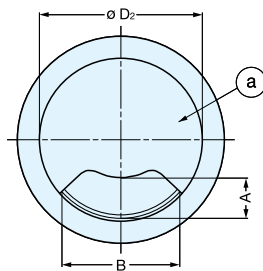

CABLE GROMMET

S165-76

MISCELLANEOUS

CABLE GROMMETS

Bore Dimensions

Please specify the finish when ordering.

Item No.	Weight (g)	Box (pcs)	Carton (pcs)
S165-76	47.7	150	1500

Material	Finish
ABS	White (WHT), Black (BLK)

CABLE GROMMET

V60, V80

Backside of Cap (a)
(When lid open)

Bore Dimensions

Please specify the finish when ordering.

Material	Finish
Plastic	White (WHT), Black (BLK)

Item No.	D	D ₁	D ₂	H	H ₁	H ₂	A	B	d	Weight (g)	Box (pcs)	Carton (pcs)
V60	72 (2-27/32")	61 (2-13/32")	56.7	25	3	22	14	41	60.5	26.7	90	900
V80	92 (3-5/8")	80.5 (3-11/64")	77					50	80	37.9	88	880