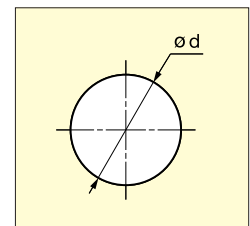

CABLE GROMMET

S165-76

MISCELLANEOUS

CABLE GROMMETS

Bore Dimensions

Please specify the finish when ordering.

Item No.	Weight (g)	Box (pcs)	Carton (pcs)
S165-76	47.7	150	1500

Material	Finish
ABS	White (WHT), Black (BLK)

CABLE GROMMET

V60, V80

Backside of Cap (a)
(When lid open)

Bore Dimensions

Please specify the finish when ordering.

Material	Finish
Plastic	White (WHT), Black (BLK)

Item No.	D	D ₁	D ₂	H	H ₁	H ₂	A	B	d	Weight (g)	Box (pcs)	Carton (pcs)
V60	72 (2-27/32")	61 (2-13/32")	56.7	25	3	22	14	41	60.5	26.7	90	900
V80	92 (3-5/8")	80.5 (3-11/64")	77					50	80	37.9	88	880