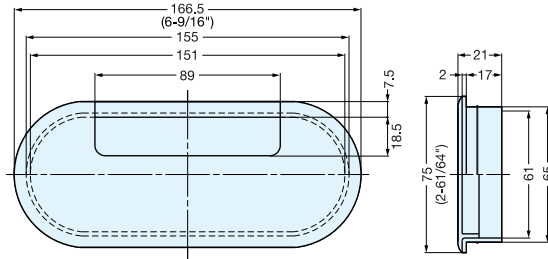

CABLE GROMMET

S165-76

MISCELLANEOUS

CABLE GROMMETS

Bore Dimensions

Please specify the finish when ordering.

Item No.	Weight (g)	Box (pcs)	Carton (pcs)
S165-76	47.7	150	1500

Material	Finish
ABS	White (WHT), Black (BLK)

CABLE GROMMET

V60, V80

Backside of Cap (a)
(When lid open)

Bore Dimensions

Please specify the finish when ordering.

Material	Finish
Plastic	White (WHT), Black (BLK)

Item No.	D	D ₁	D ₂	H	H ₁	H ₂	A	B	d	Weight (g)	Box (pcs)	Carton (pcs)
V60	72 (2-27/32")	61 (2-13/32")	56.7	25	3	22	14	41	60.5	26.7	90	900
V80	92 (3-5/8")	80.5 (3-11/64")	77					50	80	37.9	88	880