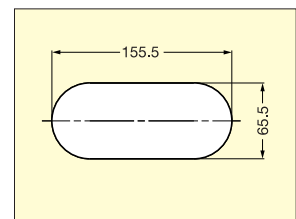

CABLE GROMMET

S165-76

MISCELLANEOUS

CABLE GROMMETS

Bore Dimensions

Please specify the finish when ordering.

Item No.	Weight (g)	Box (pcs)	Carton (pcs)
S165-76	47.7	150	1500

Material	Finish
ABS	White (WHT), Black (BLK)

CABLE GROMMET

V60, V80

Backside of Cap (a)
(When lid open)

Bore Dimensions

Please specify the finish when ordering.

Material	Finish
Plastic	White (WHT), Black (BLK)

Item No.	D	D ₁	D ₂	H	H ₁	H ₂	A	B	d	Weight (g)	Box (pcs)	Carton (pcs)
V60	72 (2-27/32")	61 (2-13/32")	56.7	25	3	22	14	41	60.5	26.7	90	900
V80	92 (3-5/8")	80.5 (3-11/64")	77					50	80	37.9	88	880