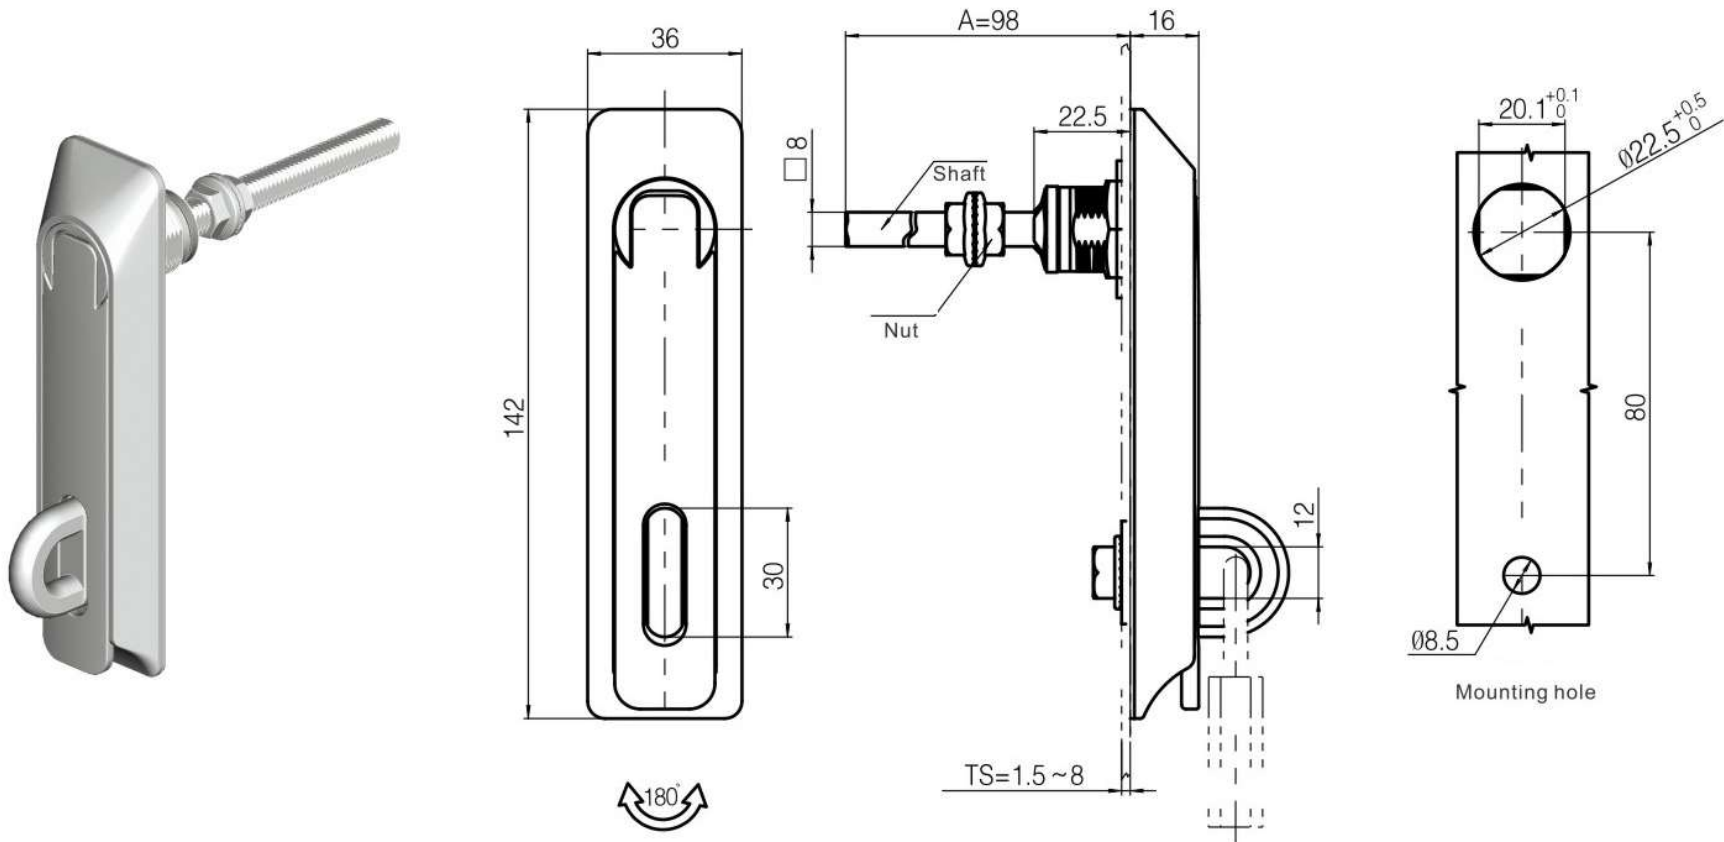

SWINGHANDLE PADLOCKABLE – CLLH-SHP142

Material: Chrome plated with Stainless Steel Hasp

**Concept
Latch Lock & Hinge**

www.conceptlatch.com.au
sales@conceptlatch.com.au
03 9388 2551