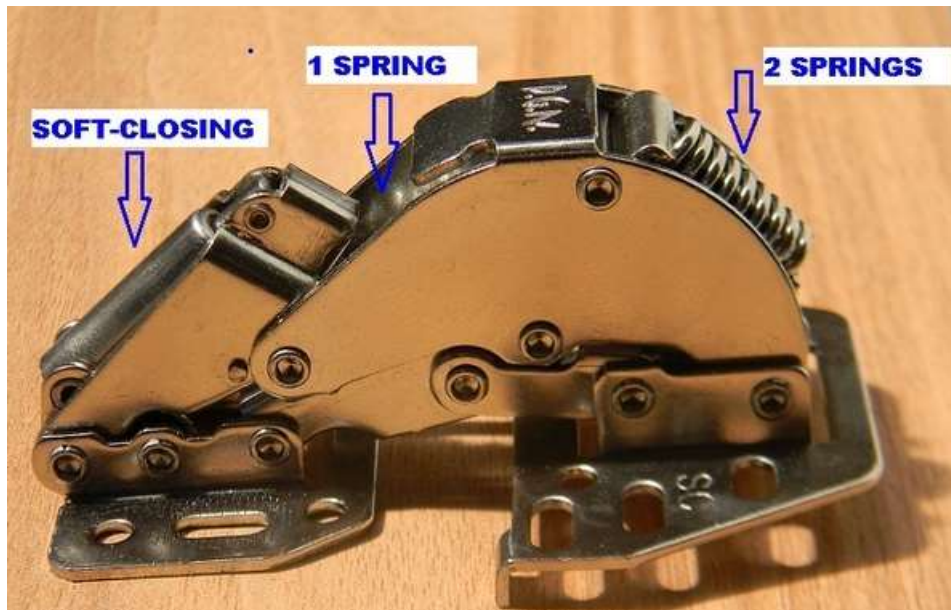

RV and Caravan Hinge 2952-3M

Product Description:

- RV and Caravan Hinge
- 3 Springs Soft-Closing & Opening System
- Soft opening phase after the first 45°, & opens door automatically
- Supporting large & heavy doors.
- Application on curved doors & straight doors.
- International Patent