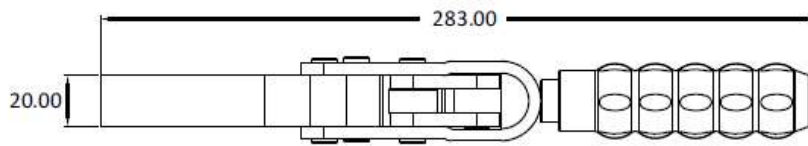

# Horizontal Hold Down Action Clamps - Heavy Duty H - 5310 Series

### Model No: H - 5310 - B/SB – HV

- Weight: 1.020 KG
- Handle Moves: 69°
- Bar Opens: 90°

### Model No: H - 5310 - SB – HV

- Weight: 1.290 KG
- Handle Moves: 69°
- Bar Opens: 90°