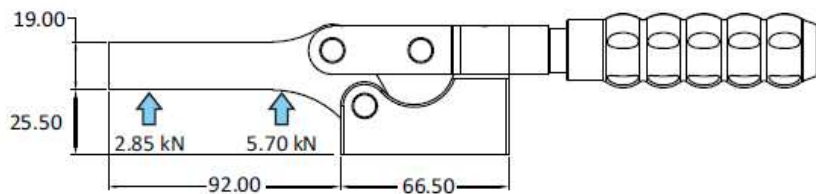

# Horizontal Hold Down Action Clamps - Heavy Duty H - 5310 Series

### Model No: H - 5310 - B/SB – HV

- Weight: 1.020 KG
- Handle Moves: 69°
- Bar Opens: 90°

### Model No: H - 5310 - SB – HV

- Weight: 1.290 KG
- Handle Moves: 69°
- Bar Opens: 90°