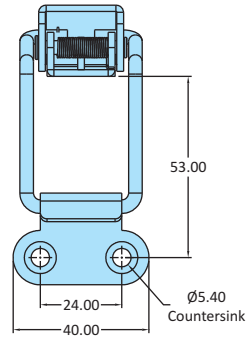

Medium Duty
Right Angle- Non Adjustable Latch

Model No	PAV-5630
Weight	0.080 Kgs
Holding Capacity	X - 0.70 kN
Material	Steel
Finish	Zinc Plated
Supplied with Hook	FH-5630
Model No	PAV-5630-SS
Material	Stainless Steel-304
Supplied with Hook	FH-5630-SS

Medium Duty
Right Angle- Non Adjustable Latch Padlockable

Model No	PAV-5636
Weight	0.080 Kgs
Holding Capacity	X - 0.70 kN
Material	Steel
Finish	Zinc Plated
Supplied with Hook	FH-5630
Model No	PAV-5636-SS
Material	Stainless Steel-304
Supplied with Hook	FH-5630-SS