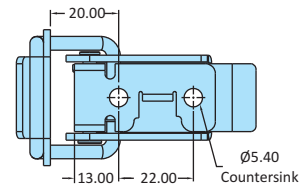

Medium Duty
Right Angle- Non Adjustable Latch

Model No	PAV-5630
Weight	0.080 Kgs
Holding Capacity	X - 0.70 kN
Material	Steel
Finish	Zinc Plated
Supplied with Hook	FH-5630
Model No	PAV-5630-SS
Material	Stainless Steel-304
Supplied with Hook	FH-5630-SS

Medium Duty
Right Angle- Non Adjustable Latch Padlockable

Model No	PAV-5636
Weight	0.080 Kgs
Holding Capacity	X - 0.70 kN
Material	Steel
Finish	Zinc Plated
Supplied with Hook	FH-5630
Model No	PAV-5636-SS
Material	Stainless Steel-304
Supplied with Hook	FH-5630-SS