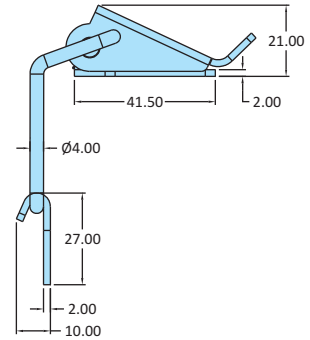

Medium Duty
Right Angle- Non Adjustable Latch

Model No	PAV-5630
Weight	0.080 Kgs
Holding Capacity	X - 0.70 kN
Material	Steel
Finish	Zinc Plated
Supplied with Hook	FH-5630
Model No	PAV-5630-SS
Material	Stainless Steel-304
Supplied with Hook	FH-5630-SS

Medium Duty
Right Angle- Non Adjustable Latch Padlockable

Model No	PAV-5636
Weight	0.080 Kgs
Holding Capacity	X - 0.70 kN
Material	Steel
Finish	Zinc Plated
Supplied with Hook	FH-5630
Model No	PAV-5636-SS
Material	Stainless Steel-304
Supplied with Hook	FH-5630-SS