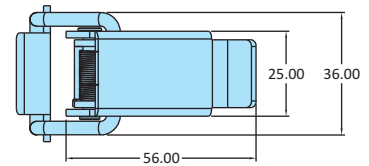

Medium Duty
Right Angle- Non Adjustable Latch

Model No	PAV-5630
Weight	0.080 Kgs
Holding Capacity	X - 0.70 kN
Material	Steel
Finish	Zinc Plated
Supplied with Hook	FH-5630
Model No	PAV-5630-SS
Material	Stainless Steel-304
Supplied with Hook	FH-5630-SS

Medium Duty
Right Angle- Non Adjustable Latch Padlockable

Model No	PAV-5636
Weight	0.080 Kgs
Holding Capacity	X - 0.70 kN
Material	Steel
Finish	Zinc Plated
Supplied with Hook	FH-5630
Model No	PAV-5636-SS
Material	Stainless Steel-304
Supplied with Hook	FH-5630-SS