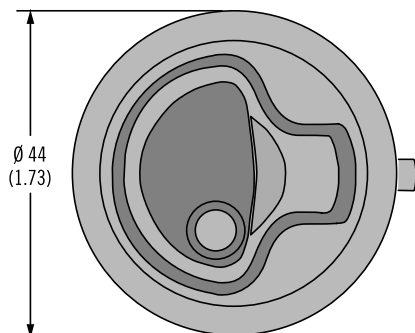

AC Single Point Actuators

Stainless Steel - M1 Style Actuator

38mm (1.5")
Shown actual size

50mm (2")
Shown actual size

- **Single, round-hole installation**
- **Locking style restricts access**
- **Premium finish and corrosion resistance**

Material and Finish

Latch: 316 grade stainless steel, bright polished
 Spacer: Nylon, black
 Contact Southco for other finishes

Performance Details

Max. static load: 545 N (122 lbf)

Accessories - 38mm (1.5")

Spacer: M1-510-96-1
 Mounting screws: M1-510-96-4
 One key supplied per latch for additional keys order
 M7-88-9121324-S

Accessories - 50mm (2")

For lock style 4
 Key (pair)
 Part number: M1-546

For lock style 7
 Overmolded key S008 (pair)
 Part number:
 M1-525-39-S008

Size	Actuator Assembly	Part Number	Door Thickness	Cable Mounting Bracket
38mm (1.5)	Locking (2 keys supplied)	AC-M1-15-41-8	9 mm	R4-0-50253-1
			12 mm	R4-0-50253-2
	Non-Locking	AC-M1-15-61-8	9 mm	R4-0-50253-1
			12 mm	R4-0-50253-2
50mm (2)	Locking (2 keys supplied)	AC-M1-42-8	9 mm	R4-0-50253-1
			AC-M1-43-8	12 mm
	Non-Locking	AC-M1-62-8		9 mm
			AC-M1-63-8	12 mm
	Key-Locking keyed alike S008	AC-M1-72-8		9 mm
			AC-M1-73-8	12 mm