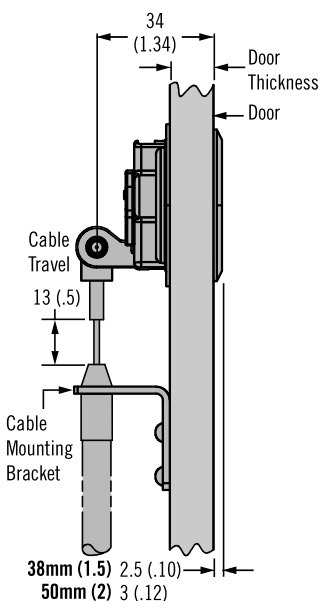

AC Single Point Actuators

Stainless Steel - M1 Style Actuator

38mm (1.5")
Shown actual size

50mm (2")
Shown actual size

- **Single, round-hole installation**
- **Locking style restricts access**
- **Premium finish and corrosion resistance**

Material and Finish

Latch: 316 grade stainless steel, bright polished
 Spacer: Nylon, black
 Contact Southco for other finishes

Performance Details

Max. static load: 545 N (122 lbf)

Accessories - 38mm (1.5")

Spacer: M1-510-96-1
 Mounting screws: M1-510-96-4
 One key supplied per latch for additional keys order
 M7-88-9121324-S

Accessories - 50mm (2")

For lock style 4
 Key (pair)
 Part number: M1-546

For lock style 7
 Overmolded key S008 (pair)
 Part number:
 M1-525-39-S008

Size	Actuator Assembly	Part Number	Door Thickness	Cable Mounting Bracket
38mm (1.5)	Locking (2 keys supplied)	AC-M1-15-41-8	9 mm	R4-0-50253-1
			12 mm	R4-0-50253-2
	Non-Locking	AC-M1-15-61-8	9 mm	R4-0-50253-1
			12 mm	R4-0-50253-2
50mm (2)	Locking (2 keys supplied)	AC-M1-42-8	9 mm	R4-0-50253-1
			AC-M1-43-8	12 mm
	Non-Locking	AC-M1-62-8		9 mm
			AC-M1-63-8	12 mm
	Key-Locking keyed alike S008	AC-M1-72-8		9 mm
			AC-M1-73-8	12 mm