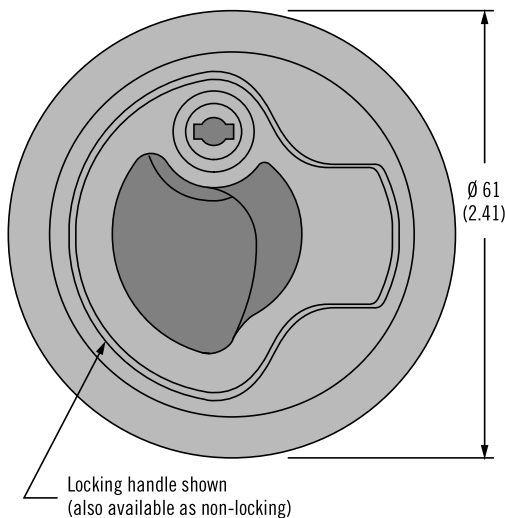

AC Single Point Actuators

Stainless Steel - M1 Style Actuator

38mm (1.5")
Shown actual size

50mm (2")
Shown actual size

- **Single, round-hole installation**
- **Locking style restricts access**
- **Premium finish and corrosion resistance**

Material and Finish

Latch: 316 grade stainless steel, bright polished
 Spacer: Nylon, black
 Contact Southco for other finishes

Performance Details

Max. static load: 545 N (122 lbf)

Accessories - 38mm (1.5")

Spacer: M1-510-96-1
 Mounting screws: M1-510-96-4
 One key supplied per latch for additional keys order
 M7-88-9121324-S

Accessories - 50mm (2")

For lock style 4
 Key (pair)
 Part number: M1-546

For lock style 7
 Overmolded key S008 (pair)
 Part number:
 M1-525-39-S008

Size	Actuator Assembly	Part Number	Door Thickness	Cable Mounting Bracket
38mm (1.5)	Locking (2 keys supplied)	AC-M1-15-41-8	9 mm	R4-0-50253-1
			12 mm	R4-0-50253-2
	Non-Locking	AC-M1-15-61-8	9 mm	R4-0-50253-1
			12 mm	R4-0-50253-2
50mm (2)	Locking (2 keys supplied)	AC-M1-42-8	9 mm	R4-0-50253-1
			AC-M1-43-8	12 mm
	Non-Locking	AC-M1-62-8		9 mm
			AC-M1-63-8	12 mm
	Key-Locking keyed alike S008	AC-M1-72-8		9 mm
			AC-M1-73-8	12 mm