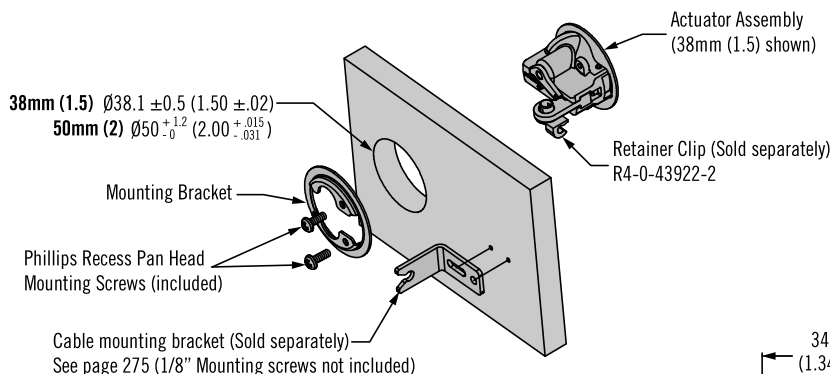

AC Single Point Actuators

Stainless Steel - M1 Style Actuator

38mm (1.5")
Shown actual size

50mm (2")
Shown actual size

- **Single, round-hole installation**
- **Locking style restricts access**
- **Premium finish and corrosion resistance**

Material and Finish

Latch: 316 grade stainless steel, bright polished
 Spacer: Nylon, black
 Contact Southco for other finishes

Performance Details

Max. static load: 545 N (122 lbf)

Accessories - 38mm (1.5")

Spacer: M1-510-96-1
 Mounting screws: M1-510-96-4
 One key supplied per latch for additional keys order
 M7-88-9121324-S

Accessories - 50mm (2")

For lock style 4
 Key (pair)
 Part number: M1-546

For lock style 7
 Overmolded key S008 (pair)
 Part number:
 M1-525-39-S008

Size	Actuator Assembly	Part Number	Door Thickness	Cable Mounting Bracket
38mm (1.5)	Locking (2 keys supplied)	AC-M1-15-41-8	9 mm	R4-0-50253-1
			12 mm	R4-0-50253-2
	Non-Locking	AC-M1-15-61-8	9 mm	R4-0-50253-1
			12 mm	R4-0-50253-2
50mm (2)	Locking (2 keys supplied)	AC-M1-42-8	9 mm	R4-0-50253-1
			AC-M1-43-8	12 mm
	Non-Locking	AC-M1-62-8		9 mm
			AC-M1-63-8	12 mm
	Key-Locking keyed alike S008	AC-M1-72-8		9 mm
			AC-M1-73-8	12 mm