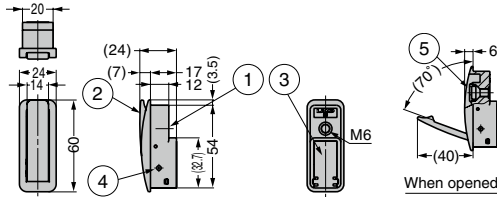

RECESSED HOOK NF-60D With Soft Closing Mechanism

**TEST
METHOD 18**