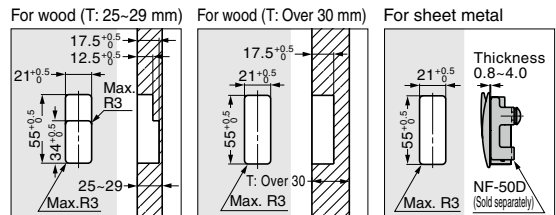

[Cut Out Dimensions]