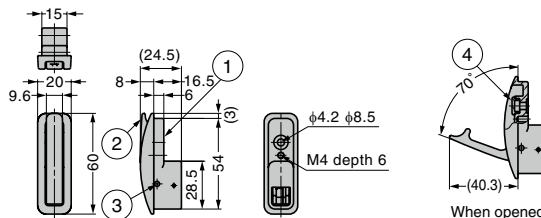

RECESSED HOOK NF-60

**TEST
METHOD 18**