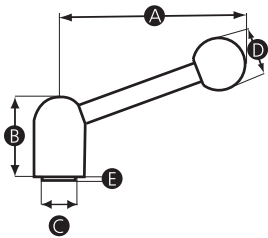

Material

Blackened steel handle with plastic knob

Standard colour

Black

Insert material

Blackened steel

Part No.	A	B	C	D	E	Thread size
11793W	103	42	16	25	4	M8
11789Q	117	48.5	19	32	6	M10