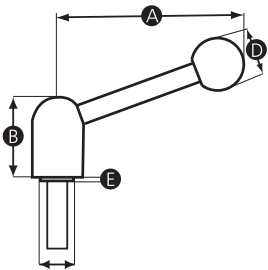

Material

Blackened steel handle with plastic knob

Standard colour

Black

Thread material

Blackened steel

Part No.	A	B	C	D	E	Thread size	Thread length (mm)
11792P	74	33.5	13.5	19	-	M8	25
11790X	103	40	16	25	4	M10	40
11791T	117	48.5	19	32	6	M12	50