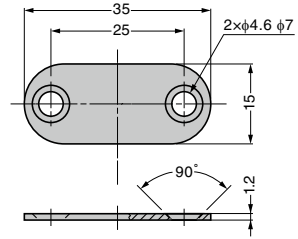

COUNTER PLATE MC-YN001U

RohS	CAD	Item Code	Item Name	Material	Finish	Weight (g)	Box (pcs)	Carton (pcs)
		140-059-555	MC-YN001U	Steel (SPCC)	Nickel	4	5000	-
		140-038-025	MC-YN001U-BL		Copper Plating (Black)	4	5000	-