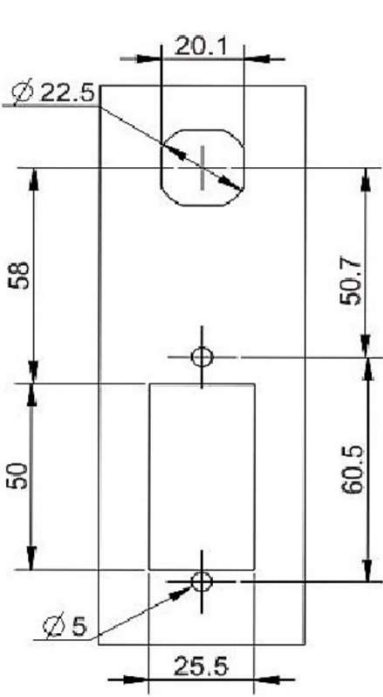

**Concept  
Latch Lock & Hinge**

**Swing Handle CLLH-SHL142-001**  
Key lockable, Eurostyle CL001  
Material: Zinc diecast, chrome plated

Mounting hole

[www.conceptlatch.com.au](http://www.conceptlatch.com.au)  
[sales@conceptlatch.com.au](mailto:sales@conceptlatch.com.au)  
03 9388 2551