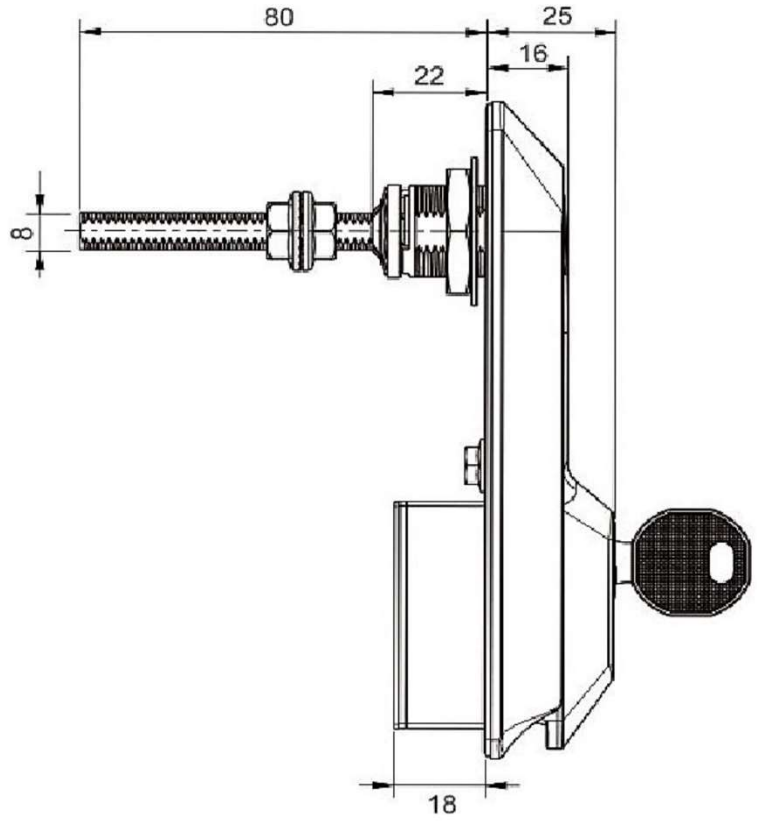

**Concept  
Latch Lock & Hinge**

**Swing Handle CLLH-SHL142-001**  
Key lockable, Eurostyle CL001  
Material: Zinc diecast, chrome plated

Mounting hole

[www.conceptlatch.com.au](http://www.conceptlatch.com.au)  
[sales@conceptlatch.com.au](mailto:sales@conceptlatch.com.au)  
03 9388 2551