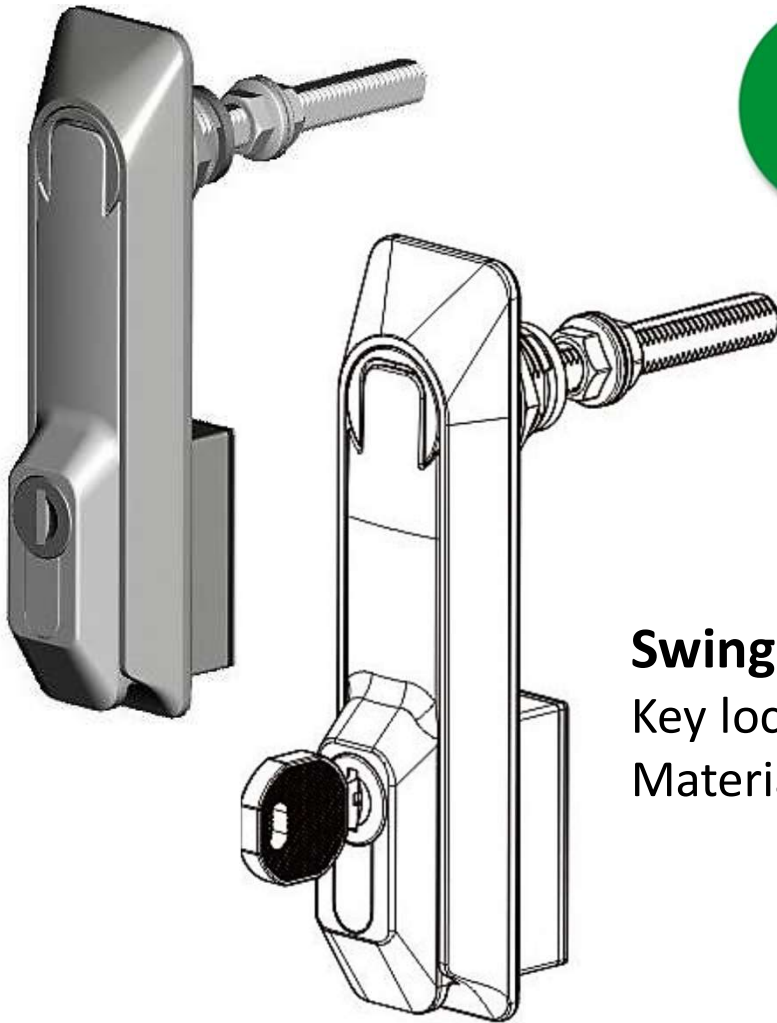

**Concept  
Latch Lock & Hinge**

**Swing Handle CLLH-SHL142-001**  
Key lockable, Eurostyle CL001  
Material: Zinc diecast, chrome plated

Mounting hole

[www.conceptlatch.com.au](http://www.conceptlatch.com.au)  
[sales@conceptlatch.com.au](mailto:sales@conceptlatch.com.au)  
03 9388 2551