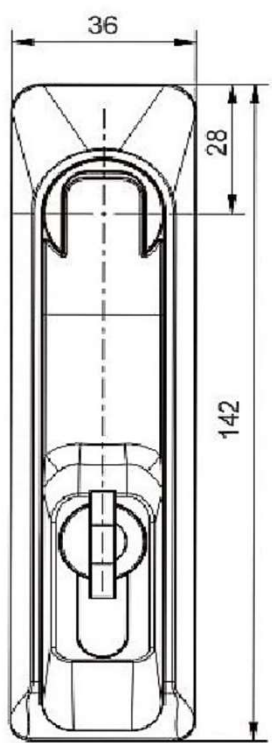

**Concept  
Latch Lock & Hinge**

**Swing Handle CLLH-SHL142-001**  
Key lockable, Eurostyle CL001  
Material: Zinc diecast, chrome plated

Mounting hole

[www.conceptlatch.com.au](http://www.conceptlatch.com.au)  
[sales@conceptlatch.com.au](mailto:sales@conceptlatch.com.au)  
03 9388 2551