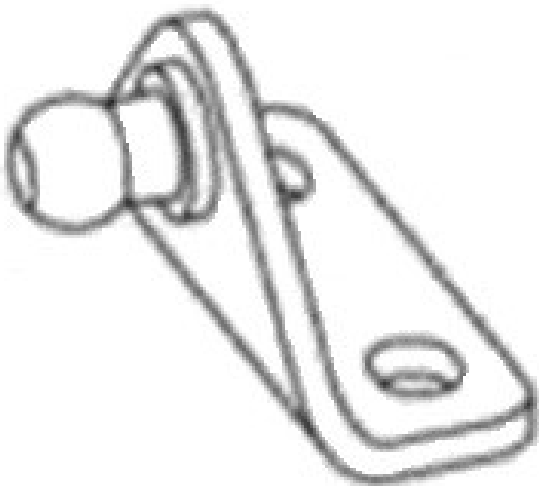

**Concept
Latch Lock & Hinge**

CLLH-GS-BKT-EXTERNAL-CHR Strut Brackets

Gas spring mounting bracket

90 degree external bend with 10mm ball stud

Steel with a chrome finish

www.conceptlatch.com.au
sales@conceptlatch.com.au
03 9388 2551