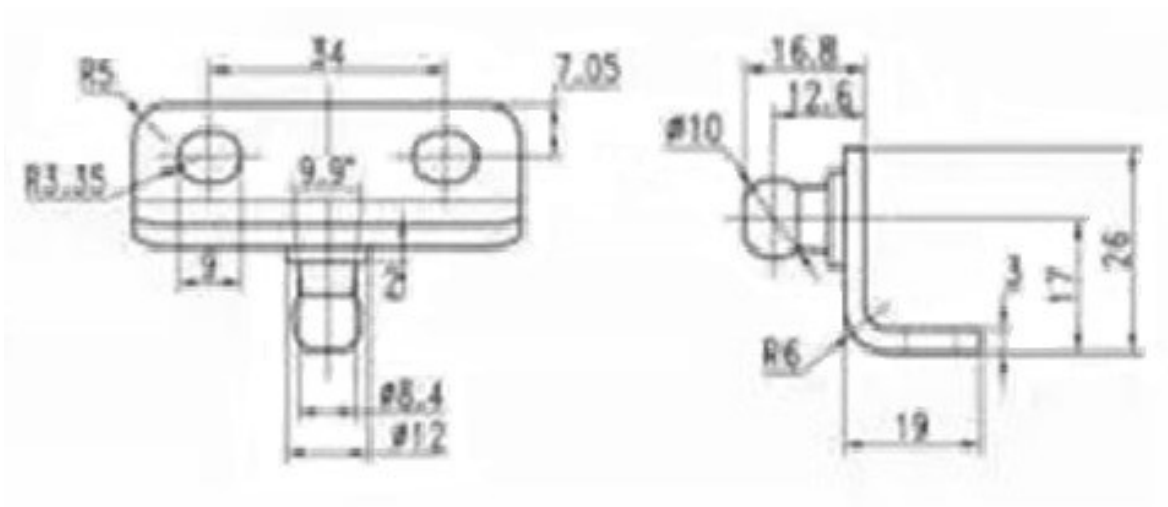

**Concept
Latch Lock & Hinge**

CLLH-GS-BKT-EXTERNAL-CHR Strut Brackets

Gas spring mounting bracket

90 degree external bend with 10mm ball stud

Steel with a chrome finish

www.conceptlatch.com.au
sales@conceptlatch.com.au
03 9388 2551