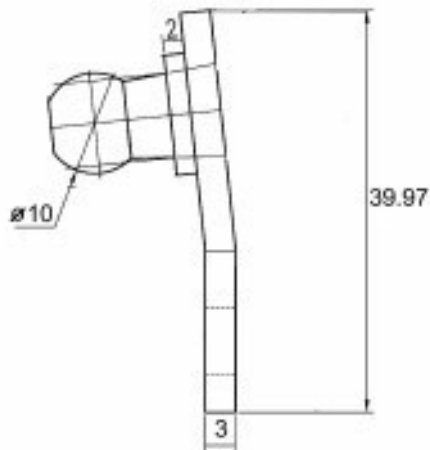

**Concept
Latch Lock & Hinge**

CLLH-GS-BKT-FLAT-CHR Strut Brackets

Flat Gas spring mounting bracket

Material: Steel, chrome finish

www.conceptlatch.com.au
sales@conceptlatch.com.au
03 9388 2551