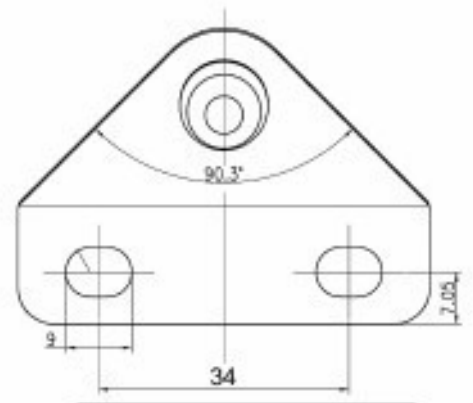

**Concept
Latch Lock & Hinge**

CLLH-GS-BKT-FLAT-CHR Strut Brackets

Flat Gas spring mounting bracket

Material: Steel, chrome finish

www.conceptlatch.com.au
sales@conceptlatch.com.au
03 9388 2551