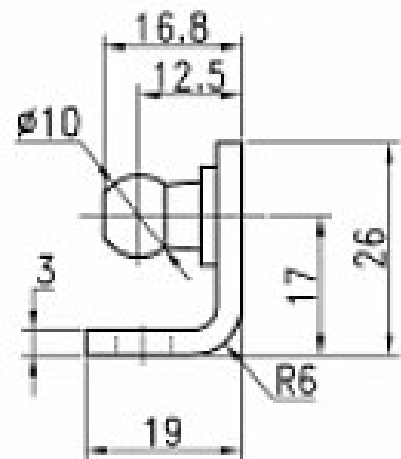

**Concept
Latch Lock & Hinge**

CLLH-GS-BKT-INTERNAL-CHR Strut Brackets

Gas spring mounting bracket

90 degree internal bend with 10mm ball stud

Steel, chrome finish

www.conceptlatch.com.au
sales@conceptlatch.com.au
03 9388 2551