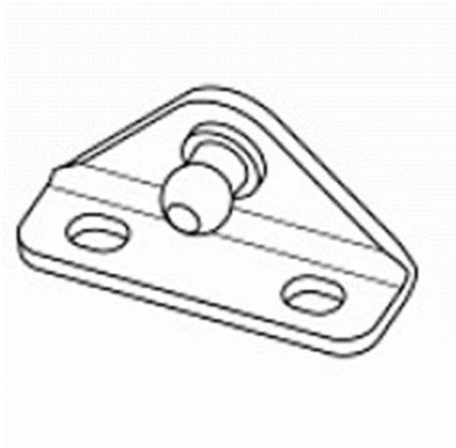

**Concept
Latch Lock & Hinge**

CLLH-GS-BKT-INTERNAL-CHR Strut Brackets

Gas spring mounting bracket

90 degree internal bend with 10mm ball stud

Steel, chrome finish

www.conceptlatch.com.au
sales@conceptlatch.com.au
03 9388 2551