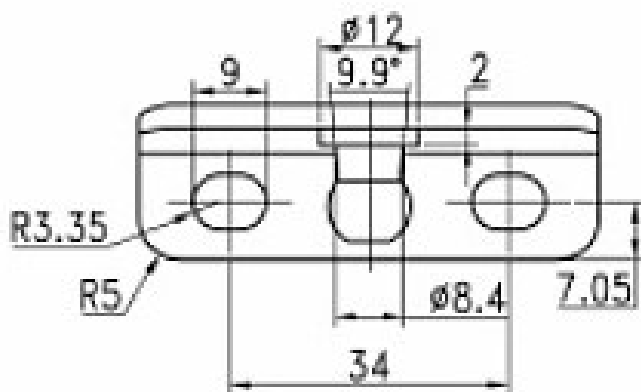

**Concept
Latch Lock & Hinge**

CLLH-GS-BKT-INTERNAL-CHR Strut Brackets

Gas spring mounting bracket

90 degree internal bend with 10mm ball stud

Steel, chrome finish

www.conceptlatch.com.au
sales@conceptlatch.com.au
03 9388 2551