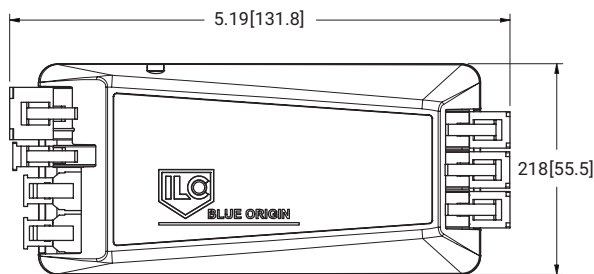

SYSTEM FEATURES

- LED indicators
- Battery life indicator
- Three output activation
- Optional two input signals

SYSTEM OUTPUT OPTIONS

- Locking power module
- Linear powered rotary latch
- Electronic rotary latch
- LED light

SYSTEM INPUT OPTIONS

- i-BEAM™
- LED button switch
- Foot swipe sensor

PART #	CONNECTOR
BLUE ORIGIN (control module)	EBX-800-010
I-BEAM (door lock transmitter)	EBX-800-011
BATTERY PACK (12V)	EBX-800-017
LED SWITCH	EBX-800-016
BLUE ORIGIN KIT (module and transmitter)	EBX-8800-10