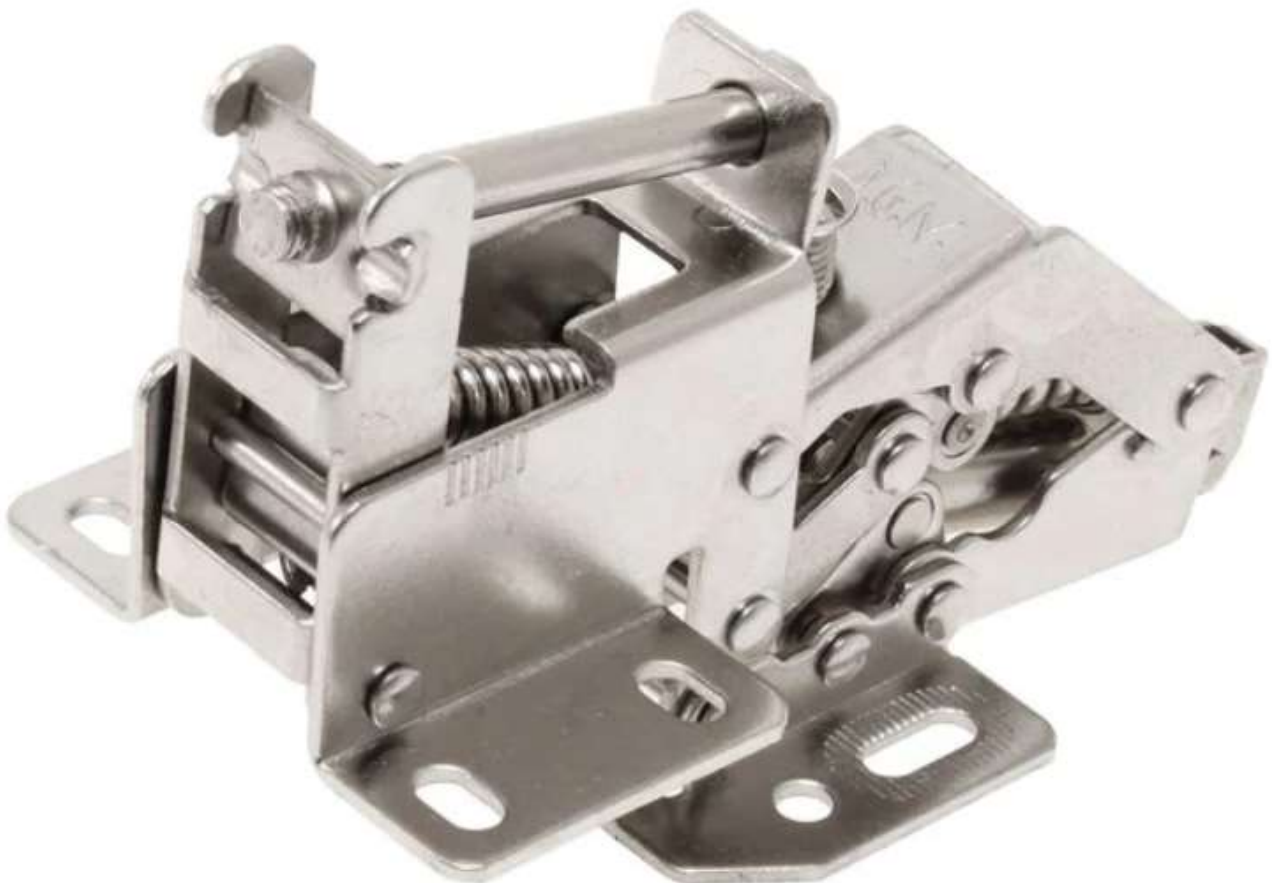

**Concept
Latch Lock & Hinge**

SOFT CLOSE HINGE 2953

- RV & Caravan Hinge
- Adjustable spring force for different size doors
- Adjustable opening angle from 75° - 95 °
- Smooth & quiet movement

www.conceptlatch.com.au
sales@conceptlatch.com.au
03 9388 2551